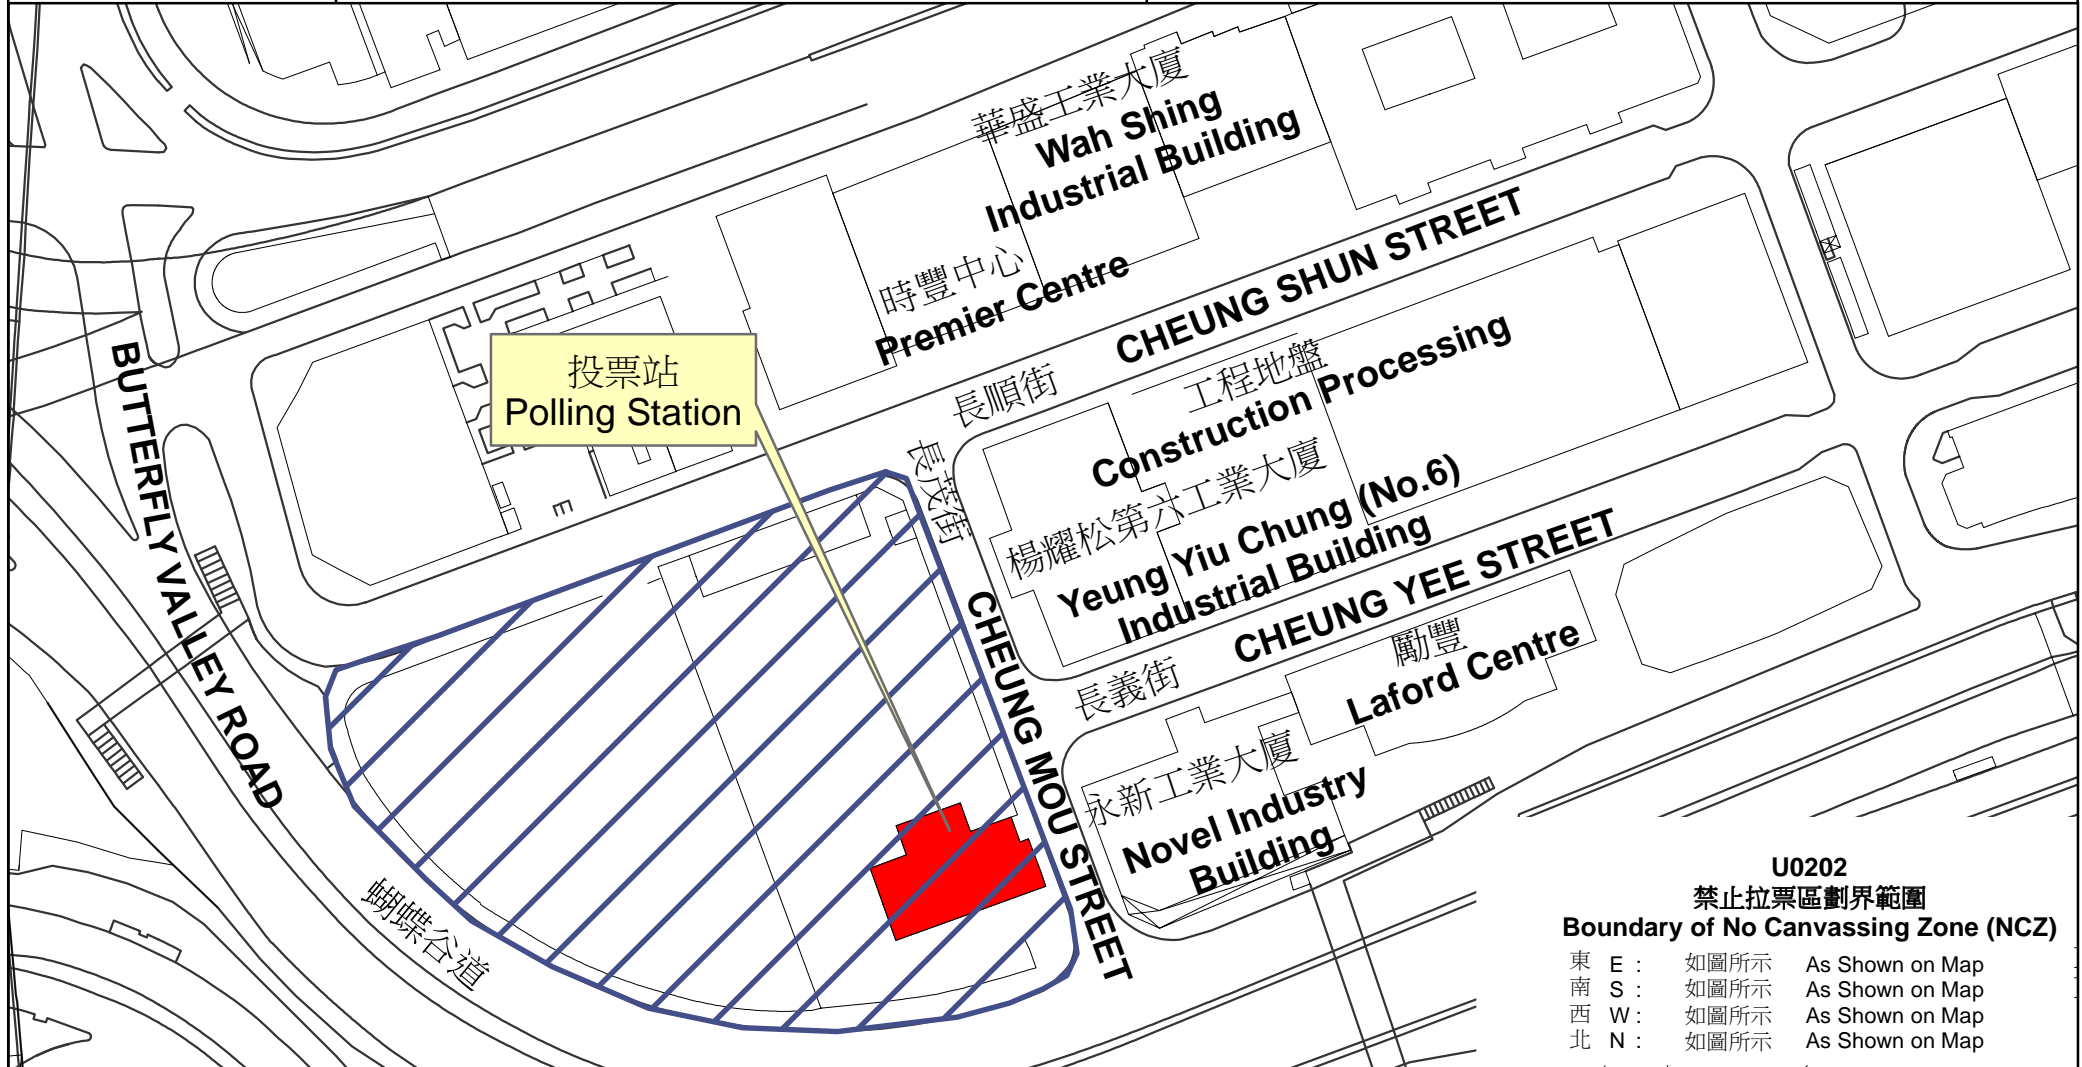

專用投票站位置圖和禁止拉票區

Dedicated Polling Station - Location Map & No Canvassing Zone

<p>專用投票站編號 Dedicated Polling Station Code</p> <p>U0202</p>	<p>選舉名稱 Name of Election</p> <p>2015 年區議會一般選舉 2015 District Council Ordinary Election</p>	<p>名稱及地址 Name & Address</p> <p>長沙灣警署 九龍荔枝角道880 號 Cheung Sha Wan Police Station 880 Lai Chi Kok Road, Kowloon</p>
---	---	--

U0202
禁止拉票區劃界範圍
Boundary of No Canvassing Zone (NCZ)

- | | | |
|-------|------|-----------------|
| 東 E : | 如圖所示 | As Shown on Map |
| 南 S : | 如圖所示 | As Shown on Map |
| 西 W : | 如圖所示 | As Shown on Map |
| 北 N : | 如圖所示 | As Shown on Map |

禁止拉票區
No Canvassing Zone