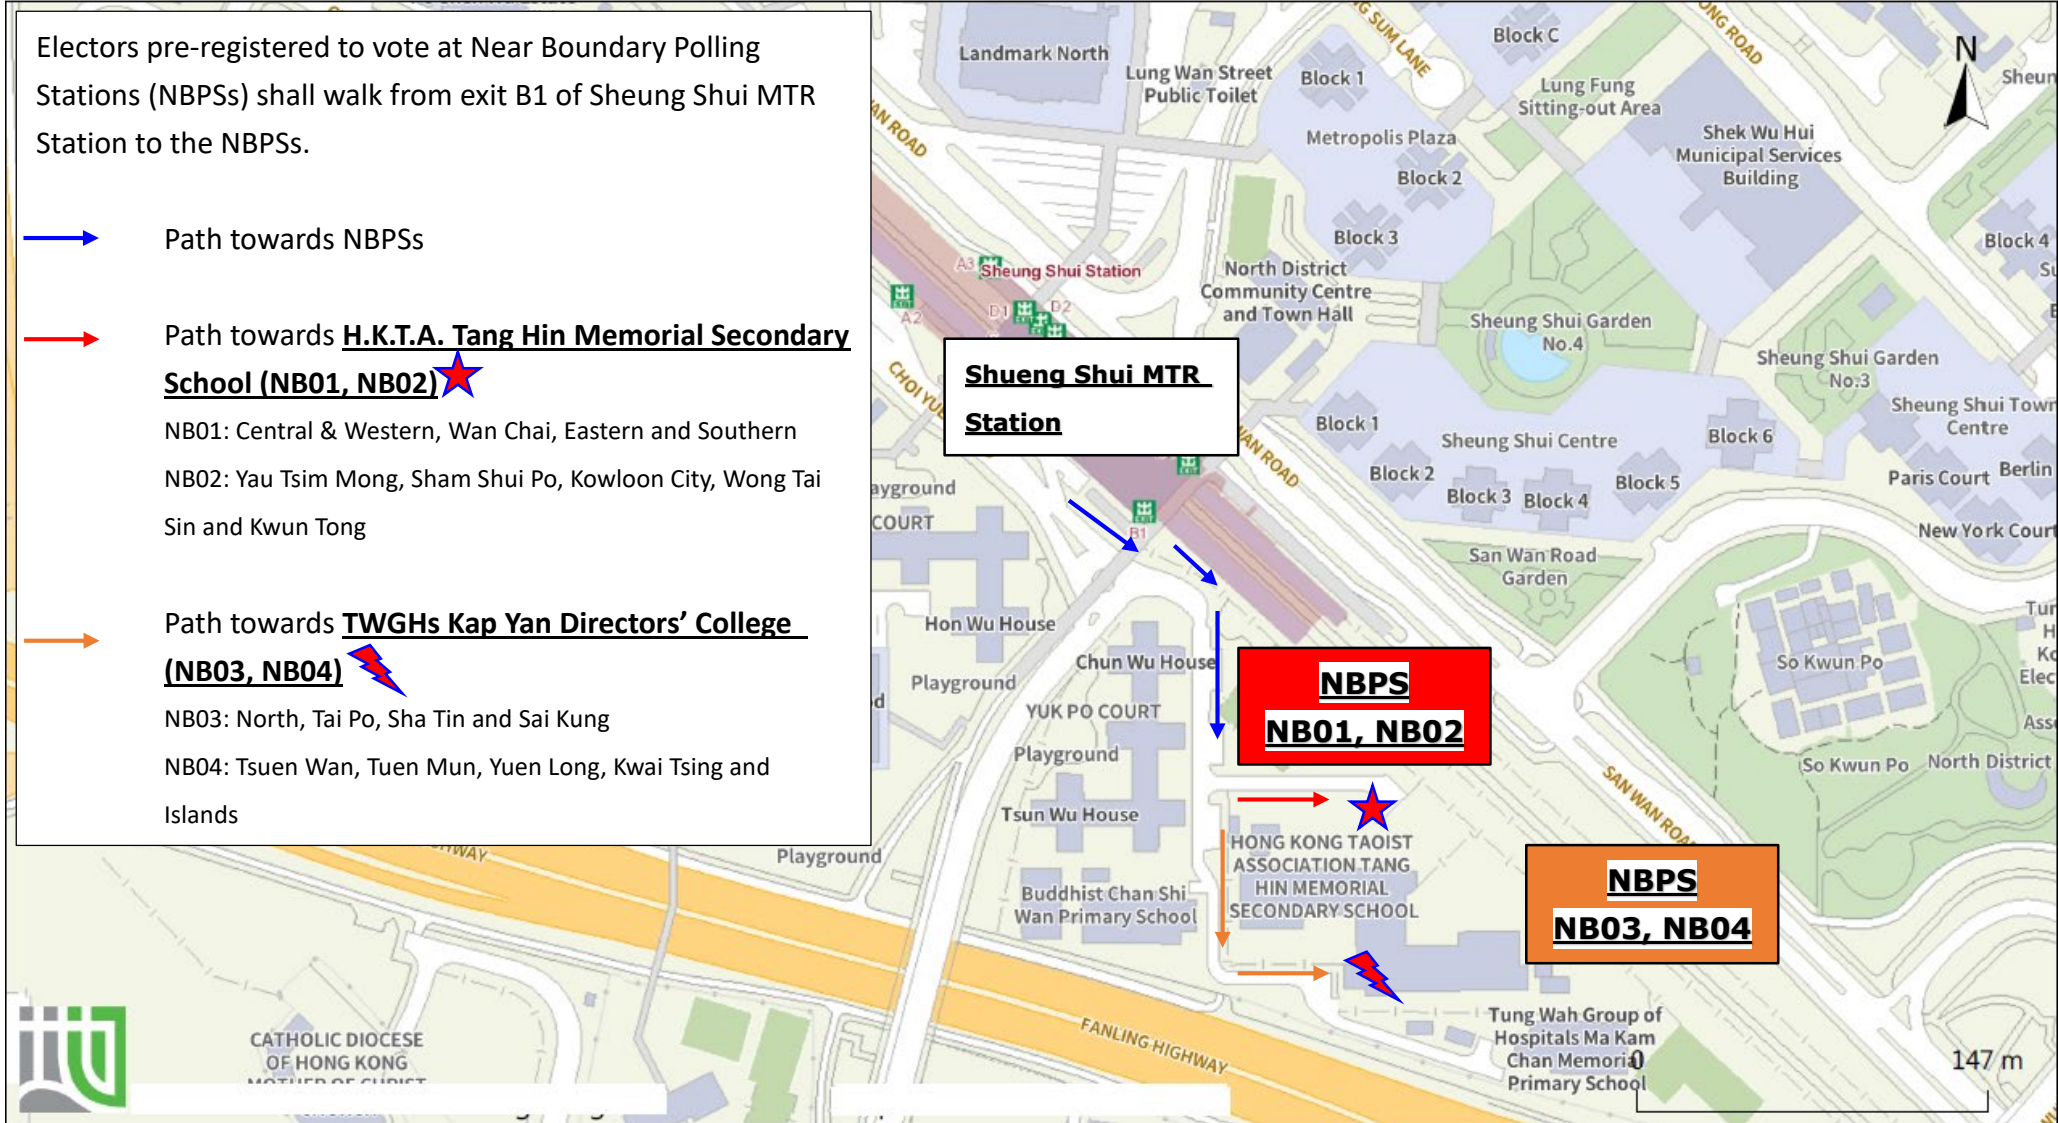

# Location of Near Boundary Polling Stations

Electors pre-registered to vote at Near Boundary Polling Stations (NBPSs) shall walk from exit B1 of Sheung Shui MTR Station to the NBPSs.

 Path towards NBPSs

 Path towards H.K.T.A. Tang Hin Memorial Secondary School (NB01, NB02) 

NB01: Central & Western, Wan Chai, Eastern and Southern  
 NB02: Yau Tsim Mong, Sham Shui Po, Kowloon City, Wong Tai Sin and Kwun Tong

 Path towards TWGHs Kap Yan Directors' College (NB03, NB04) 

NB03: North, Tai Po, Sha Tin and Sai Kung  
 NB04: Tsuen Wan, Tuen Mun, Yuen Long, Kwai Tsing and Islands

**Sheung Shui MTR Station**

**NBPS NB01, NB02**