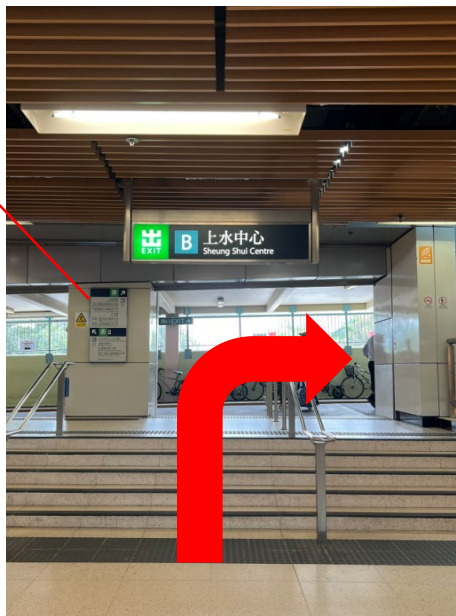

1. After exiting the gate, turn left and go straight

2. After passing by the Circle K convenience store, continue to go forward

3. Arrive at the shuttle bus stop

Route 2 : Electors who plan to walk to the NBPSs, please use Exit B1 of Sheung Shui MTR Station (the journey takes about 5-6 minutes)

1. Turn right from Exit B1 and go straight

2. Go down the stairs/lift on the right

3. (If using stairs) Turn around and face the stairwell, and walk toward the lift.

4. Go straight along the road

5. Enter Yuk Po Court along the road