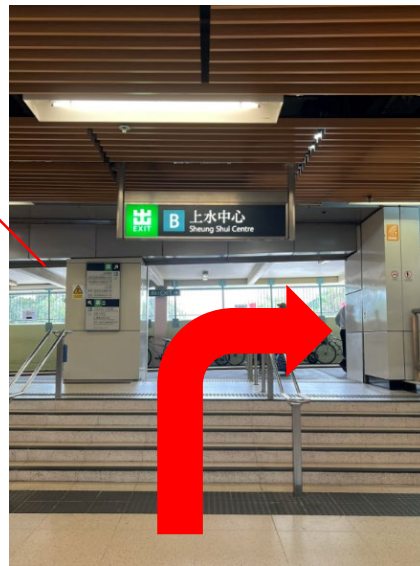

Route 1a : MTR passengers travelling from Lo Wu/Lok Ma Chau to Sheung Shui who plan to take the shuttle bus, please use Exit B1 of the Sheung Shui MTR Station

1. Turn right from Exit B1 and go straight