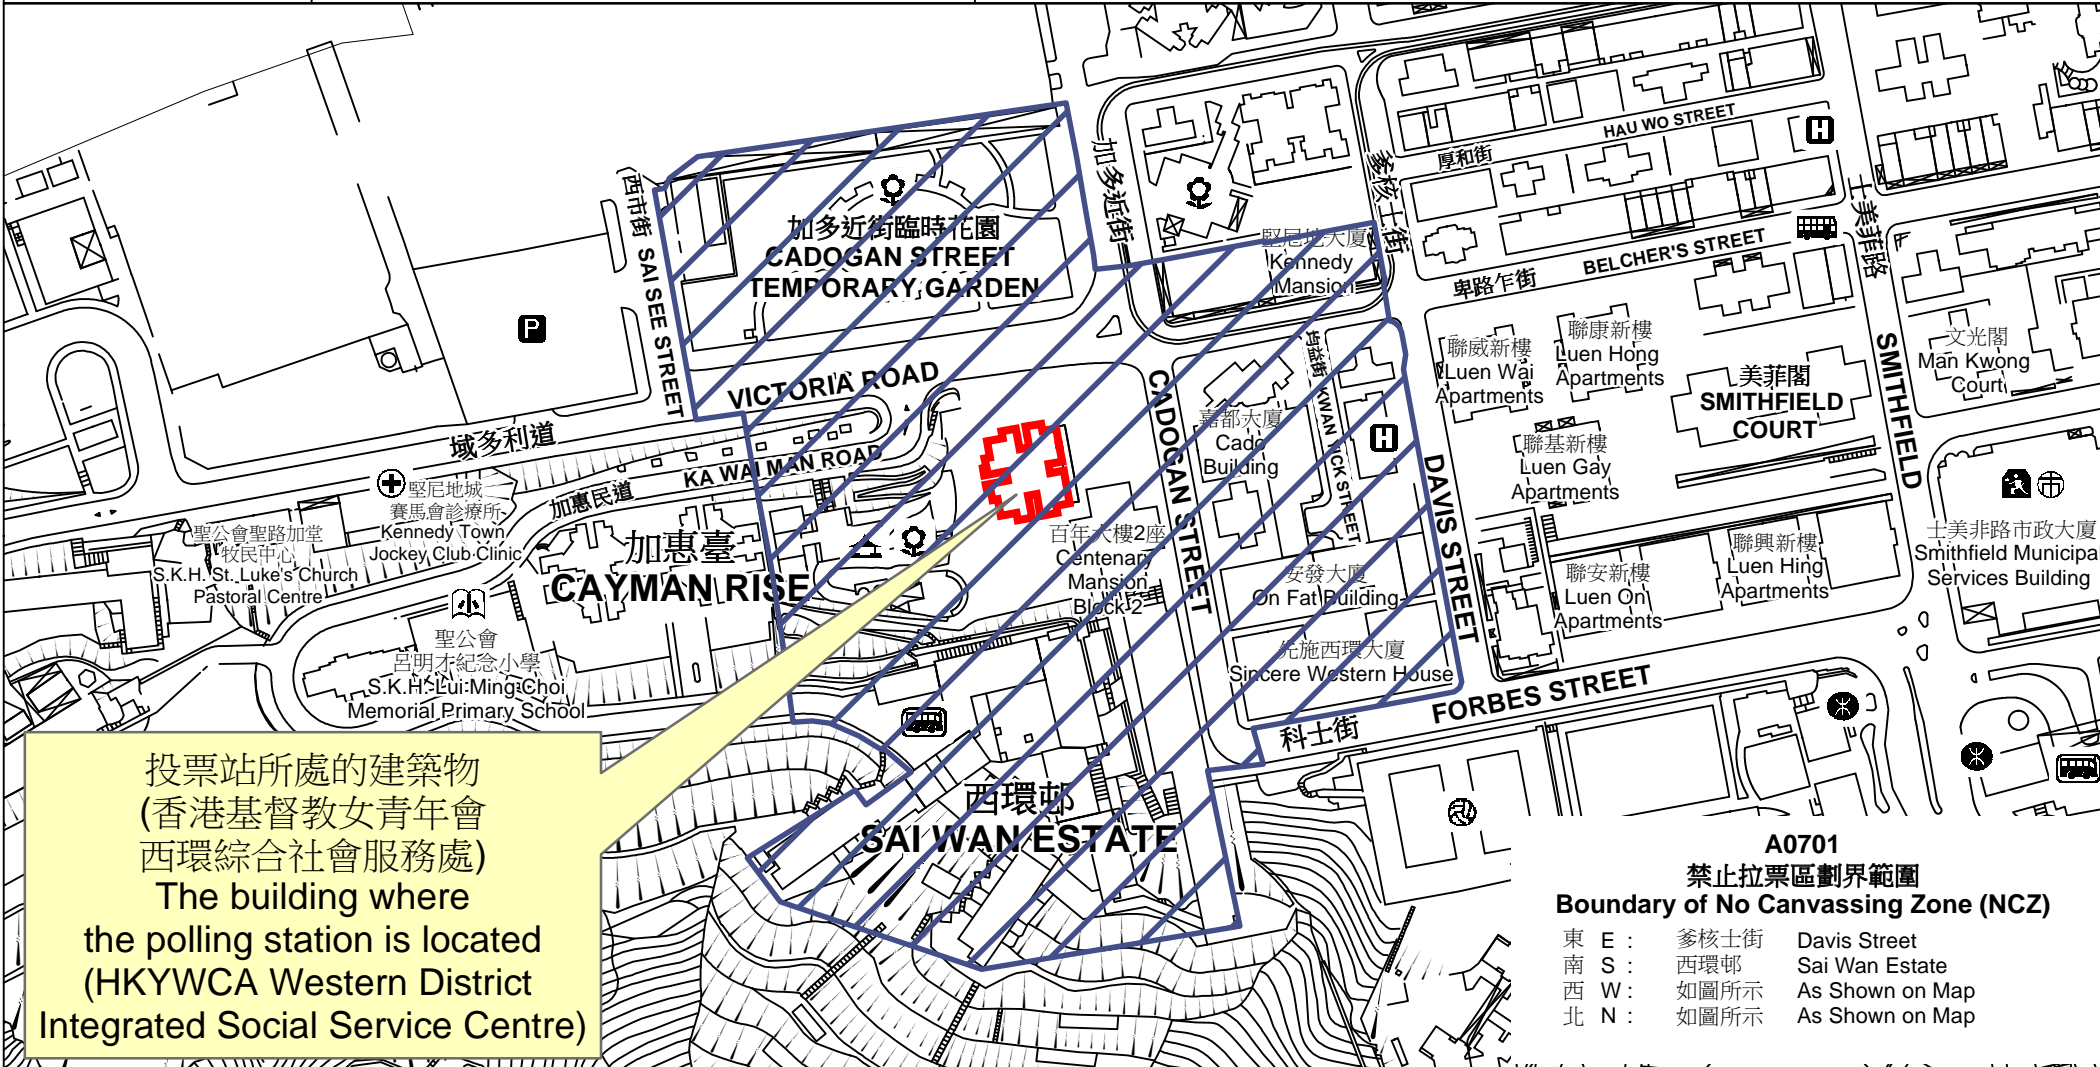

投票站位置圖和禁止拉票區 Polling Station - Location Plan & No Canvassing Zone

<p>投票站編號 Polling Station Code</p> <p><b>A0701</b></p>	<p>2021年立法會換屆選舉地方選區編號及名稱 Code &amp; Name of Geographical Constituency for 2021 Legislative Council General Election</p> <p><b>LC2</b> 香港島西 <b>HONG KONG ISLAND WEST</b></p>	<p>名稱及地址 Name &amp; Address</p> <p>香港基督教女青年會西環綜合社會服務處 香港西環域多利道9至15號百年大樓第1期A座2樓 <b>HKYWCA Western District Integrated Social Service Centre</b> Flat A, 1/F, Block 1, Centenary Mansion, 9-15 Victoria Road, Western District, Hong Kong</p>
---	---	---

 禁止拉票區  
No Canvassing Zone