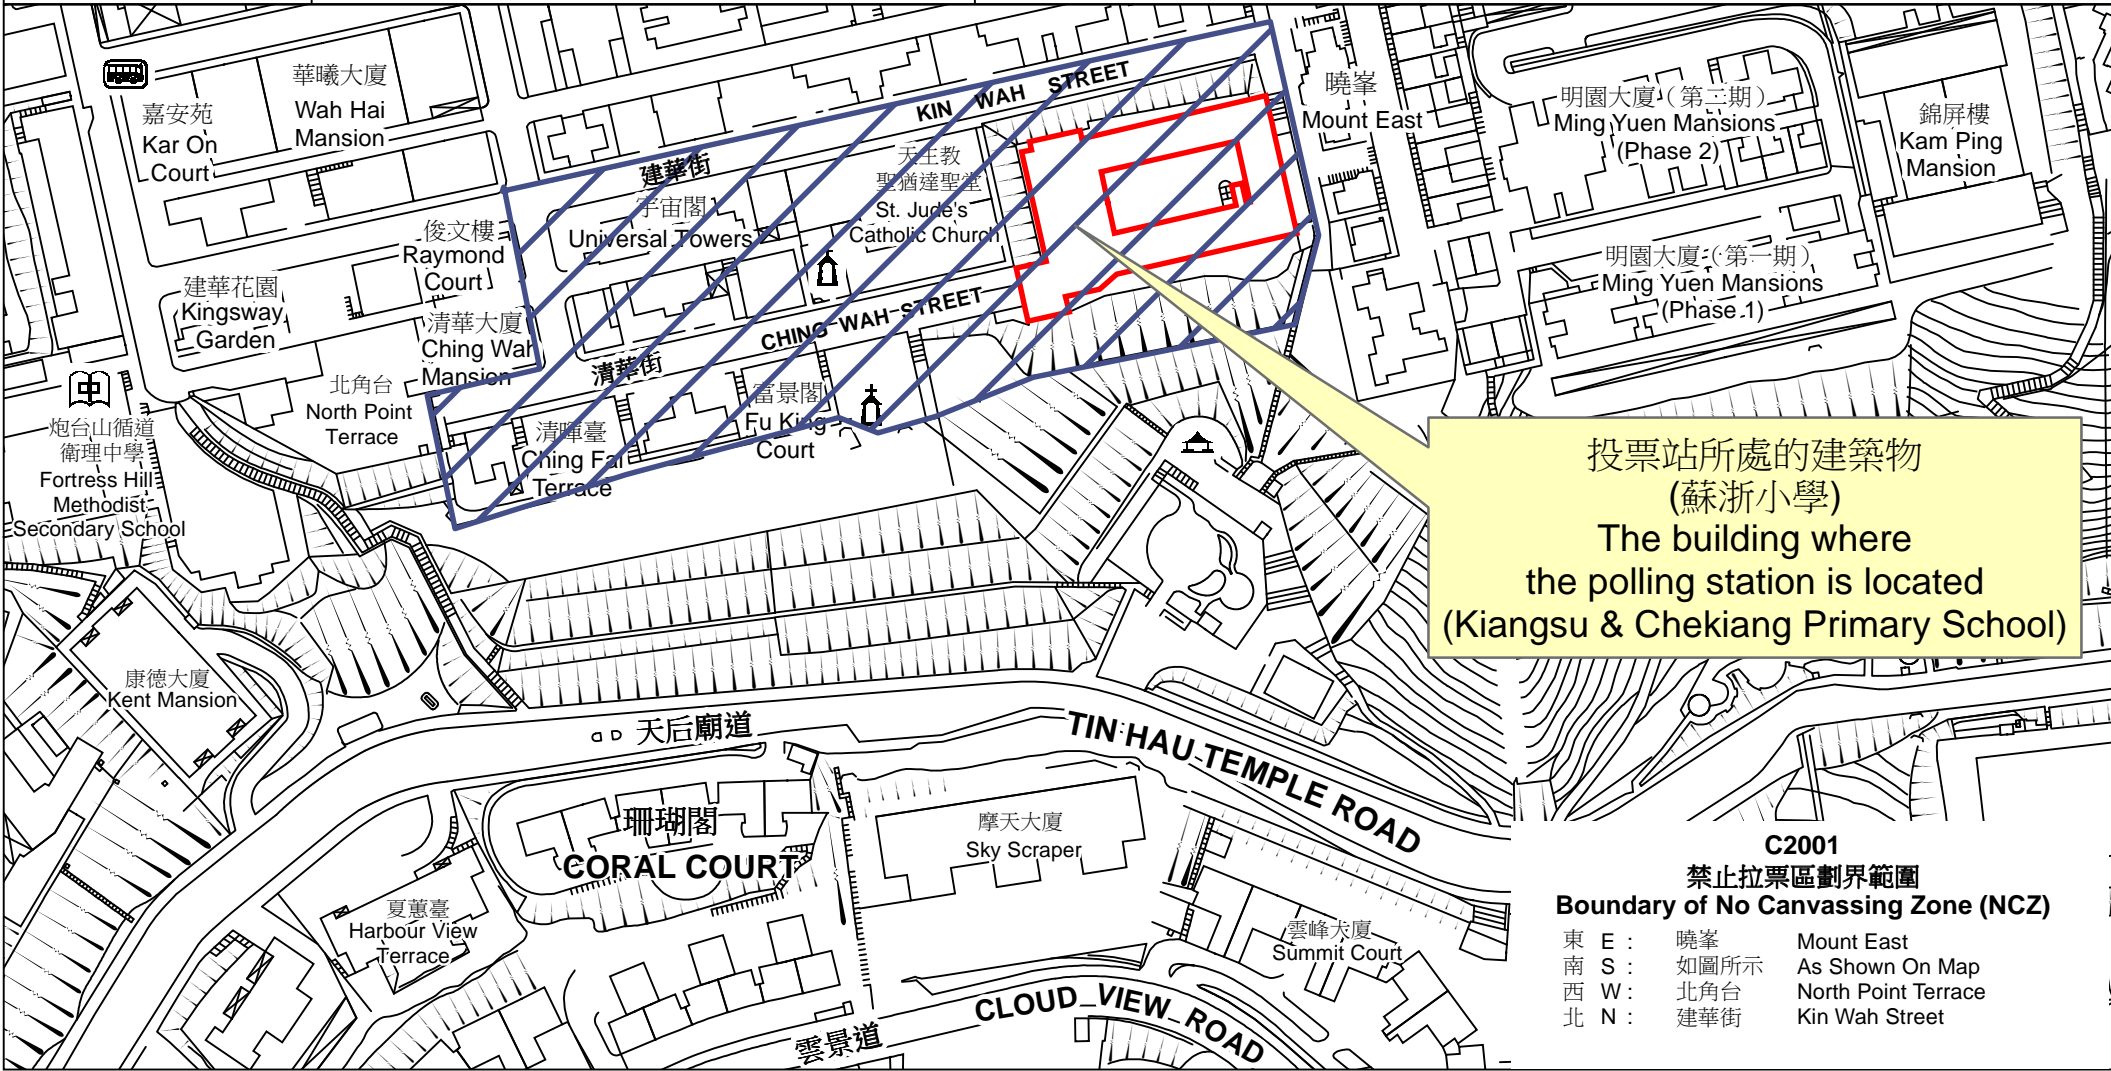

# 投票站位置圖和禁止拉票區 Polling Station - Location Plan & No Canvassing Zone

投票站編號 Polling Station Code	2021年立法會換屆選舉地方選區編號及名稱 Code & Name of Geographical Constituency for 2021 Legislative Council General Election	名稱及地址 Name & Address
<b>C2001</b>	<b>LC1</b> 香港島東 <b>HONG KONG ISLAND EAST</b>	蘇浙小學 香港北角清華街30號地下 <b>Kiangsu &amp; Chekiang Primary School</b> G/F, 30 Ching Wah Street, North Point, Hong Kong

投票站所處的建築物  
(蘇浙小學)  
The building where  
the polling station is located  
(Kiangsu & Chekiang Primary School)

**C2001**  
**禁止拉票區劃界範圍**  
**Boundary of No Canvassing Zone (NCZ)**

東 E :	曉峯	Mount East
南 S :	如圖所示	As Shown On Map
西 W :	北角台	North Point Terrace
北 N :	建華街	Kin Wah Street

 禁止拉票區  
No Canvassing Zone