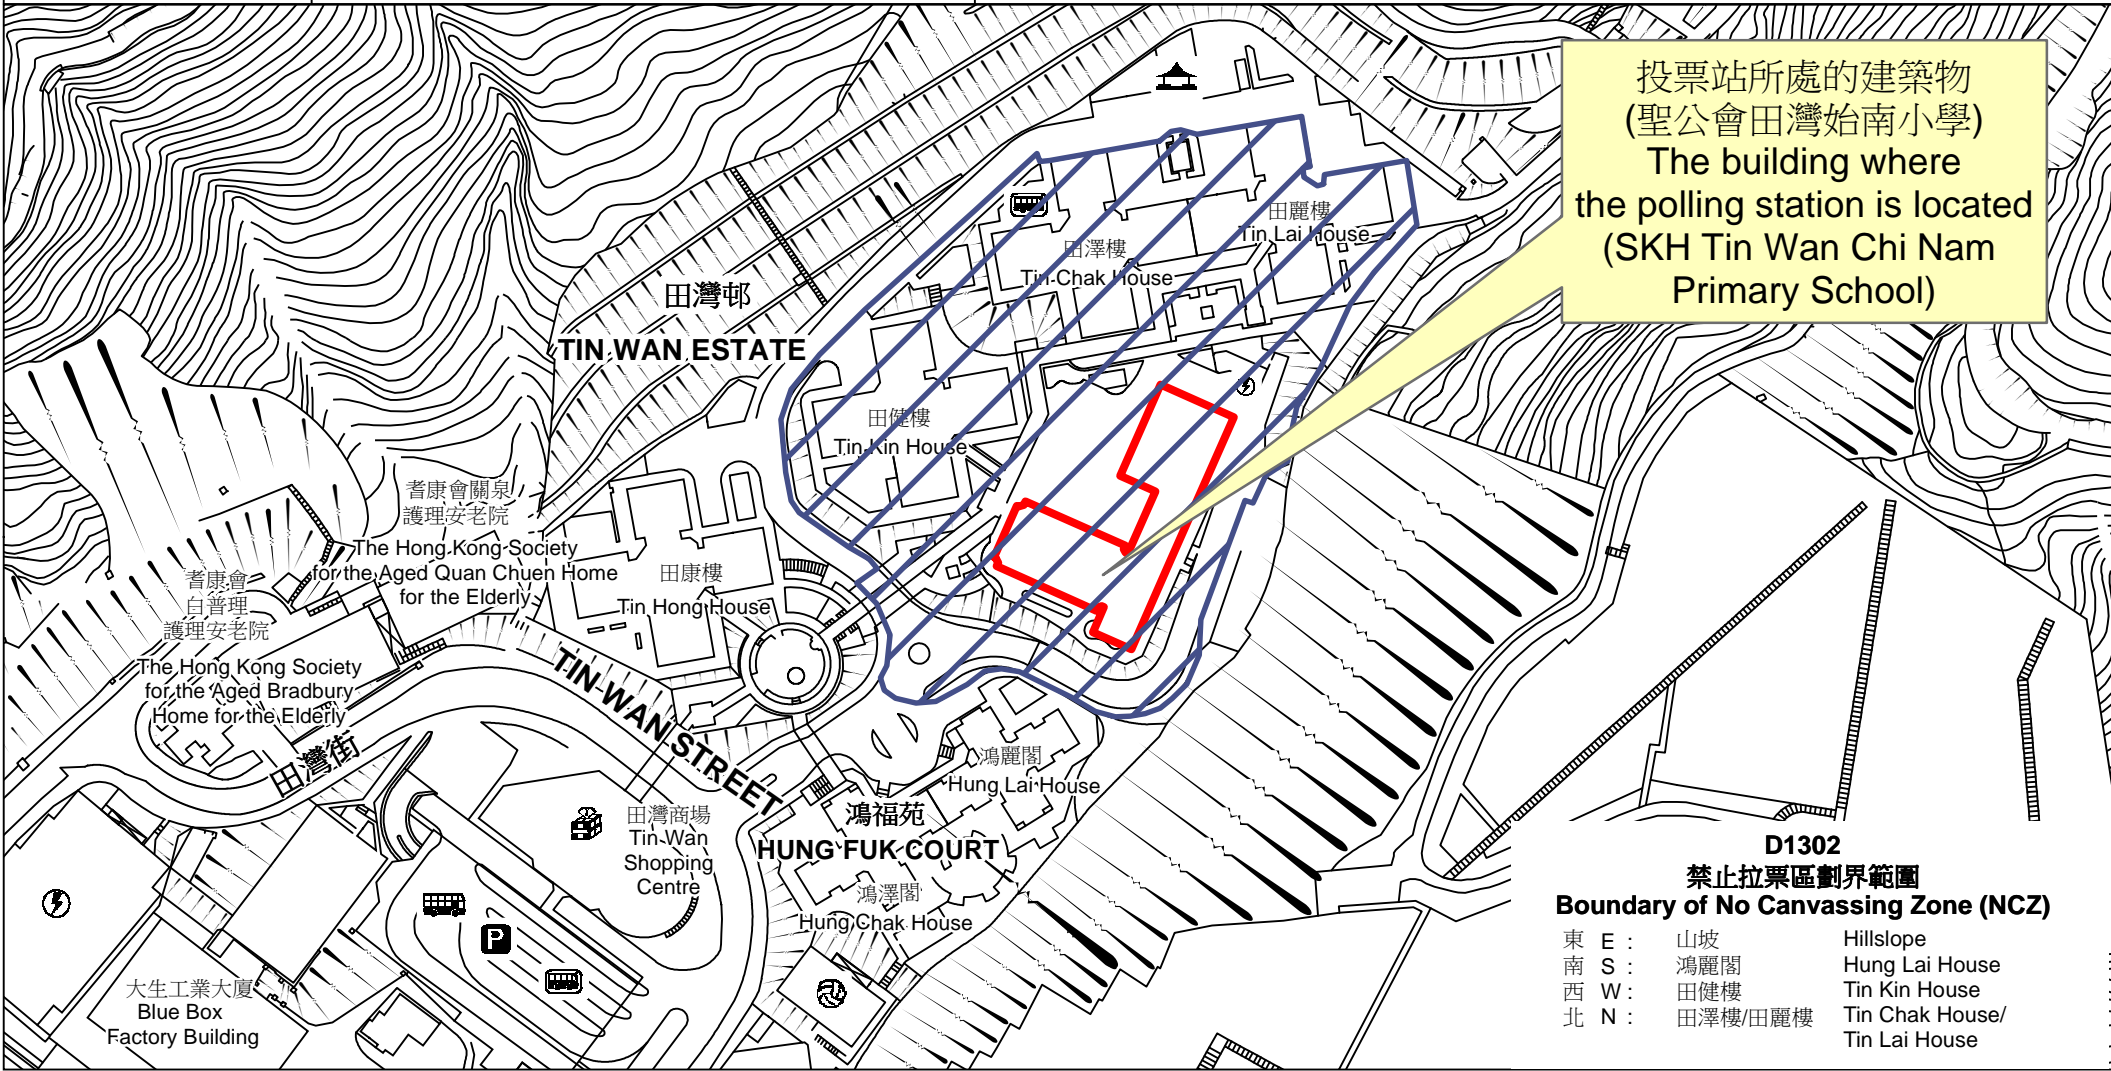

投票站位置圖和禁止拉票區 Polling Station - Location Plan & No Canvassing Zone

投票站編號 Polling Station Code	2021年立法會換屆選舉地方選區編號及名稱 Code & Name of Geographical Constituency for 2021 Legislative Council General Election	名稱及地址 Name & Address
D1302	LC2 香港島西 HONG KONG ISLAND WEST	聖公會田灣始南小學 香港香港仔田灣新街5號地下 SKH Tin Wan Chi Nam Primary School G/F, 5 Tin Wan New Street, Aberdeen, Hong Kong

投票站所處的建築物
(聖公會田灣始南小學)
The building where
the polling station is located
(SKH Tin Wan Chi Nam
Primary School)

- D1302**
禁止拉票區劃界範圍
Boundary of No Canvassing Zone (NCZ)
- | | | |
|-------|---------|----------------------------------|
| 東 E : | 山坡 | Hillslope |
| 南 S : | 鴻麗閣 | Hung Lai House |
| 西 W : | 田健樓 | Tin Kin House |
| 北 N : | 田澤樓/田麗樓 | Tin Chak House/
Tin Lai House |

 禁止拉票區
No Canvassing Zone