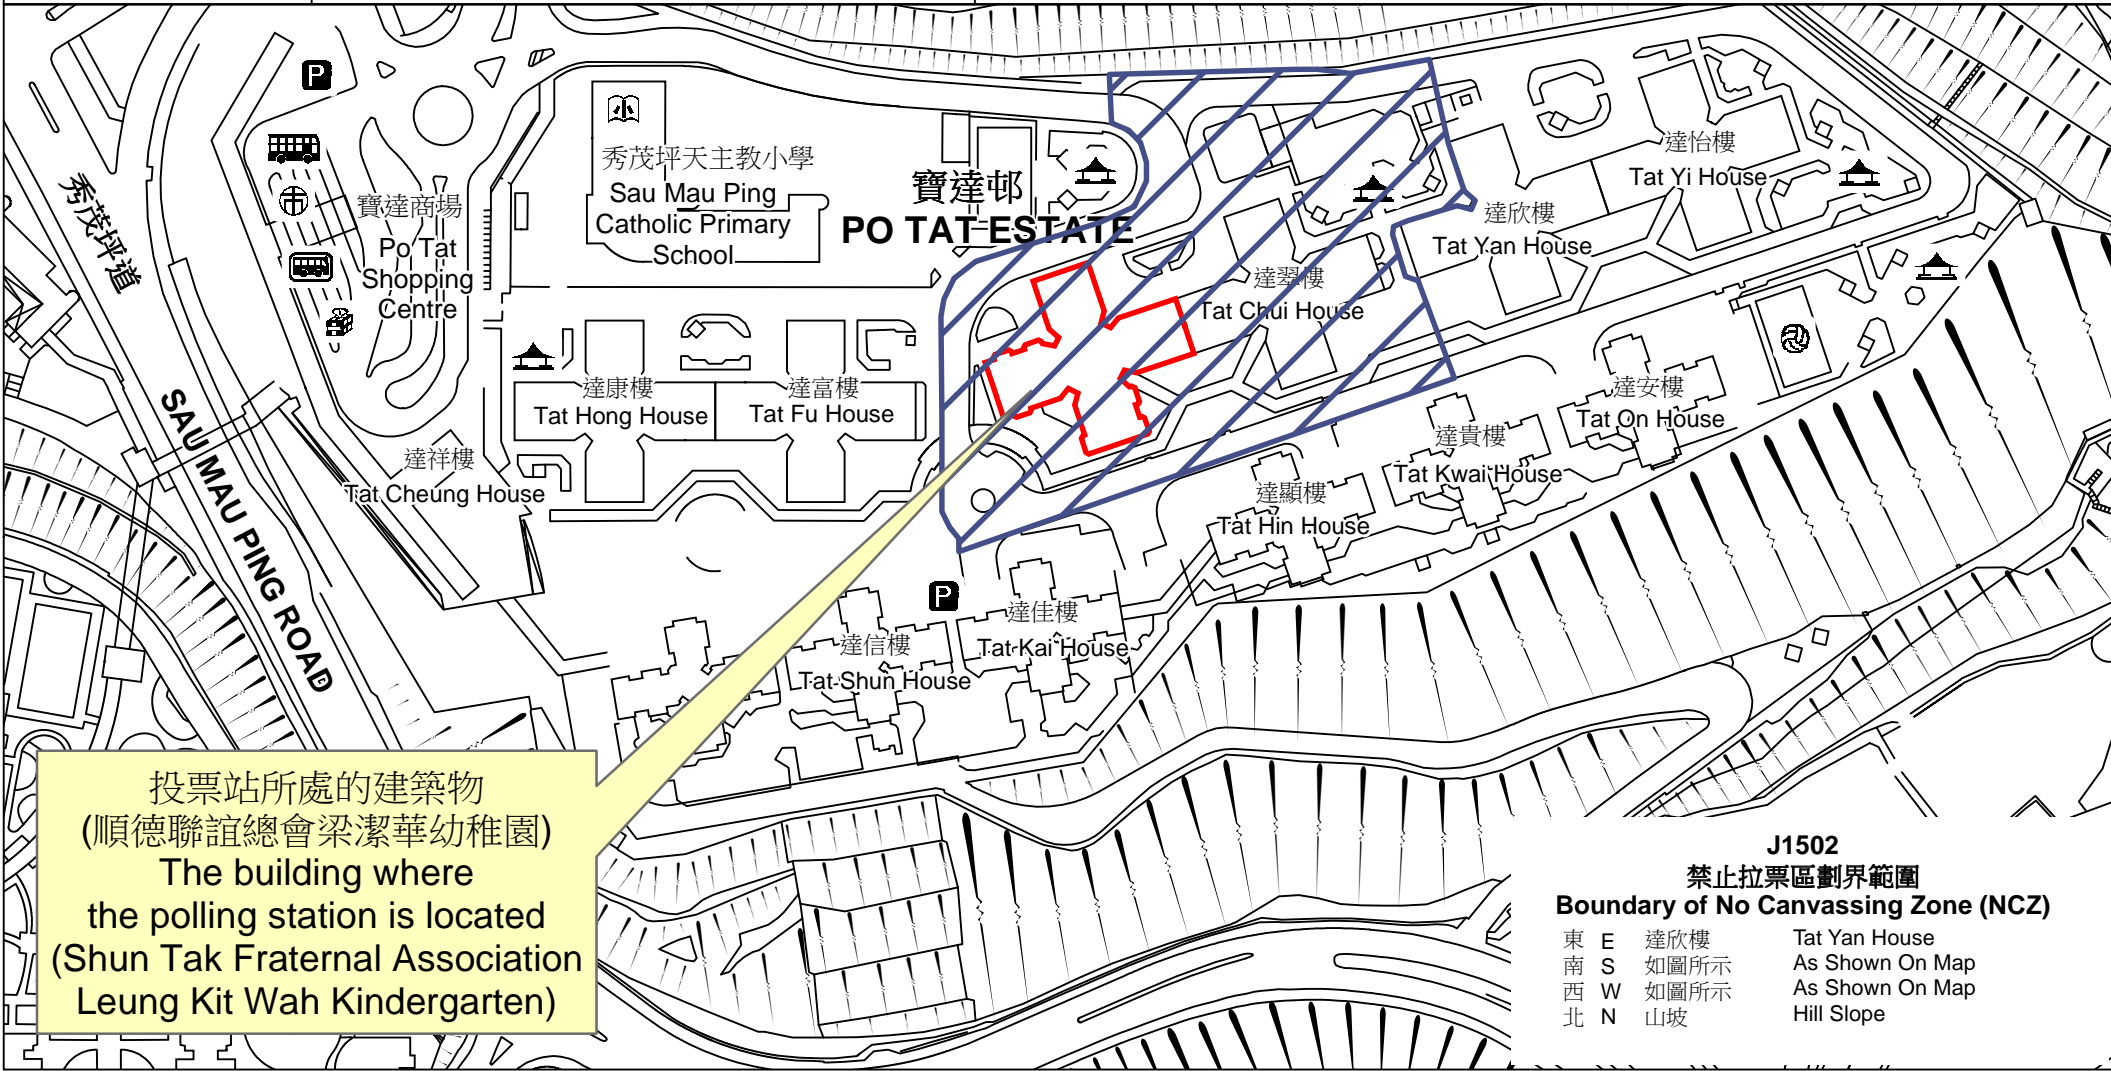

投票站位置圖和禁止拉票區 Polling Station - Location Plan & No Canvassing Zone

| 投票站編號 Polling Station Code | 2021年立法會換屆選舉地方選區編號及名稱 Code & Name of Geographical Constituency for 2021 Legislative Council General Election | 名稱及地址 Name & Address |
|-------------------------------|---|---|
| J1502 | LC3 九龍東 KOWLOON EAST | 順德聯誼總會梁潔華幼稚園 九龍秀茂坪寶琳路寶達邨達峰樓地下 Shun Tak Fraternal Association Leung Kit Wah Kindergarten G/F, Tat Fung House, Po Tat Estate, Po Lam Road, Sau Mau Ping, Kowloon |

投票站所處的建築物
(順德聯誼總會梁潔華幼稚園)
The building where
the polling station is located
(Shun Tak Fraternal Association
Leung Kit Wah Kindergarten)

J1502
禁止拉票區劃界範圍
Boundary of No Canvassing Zone (NCZ)

| | | |
|-----|------|-----------------|
| 東 E | 達欣樓 | Tat Yan House |
| 南 S | 如圖所示 | As Shown On Map |
| 西 W | 如圖所示 | As Shown On Map |
| 北 N | 山坡 | Hill Slope |

 禁止拉票區
No Canvassing Zone