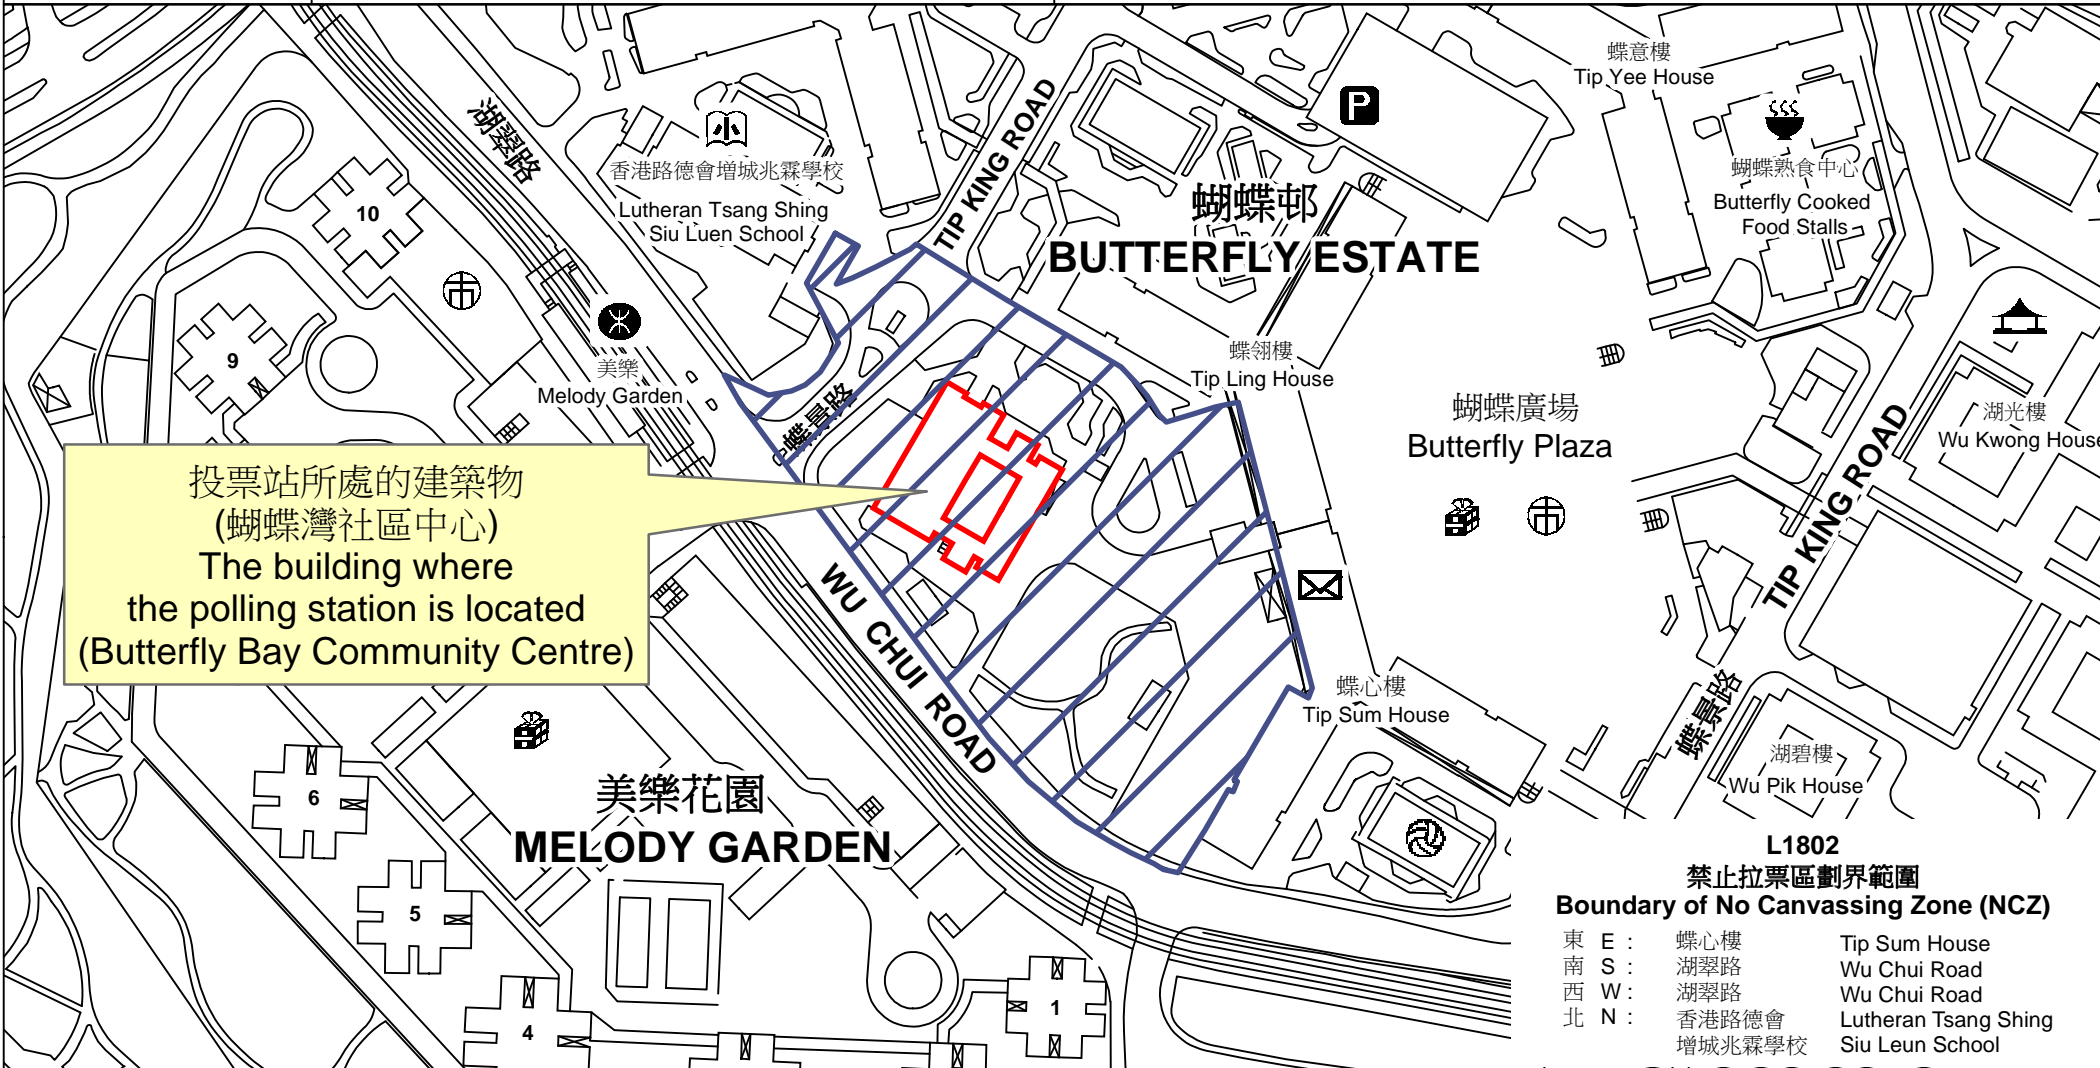

投票站位置圖和禁止拉票區 Polling Station - Location Plan & No Canvassing Zone

投票站編號 Polling Station Code L1802	2021年立法會換屆選舉地方選區編號及名稱 Code & Name of Geographical Constituency for 2021 Legislative Council General Election LC8 新界西北 NEW TERRITORIES NORTH WEST	名稱及地址 Name & Address 蝴蝶灣社區中心 新界屯門蝴蝶邨蝴蝶灣社區中心地下 Butterfly Bay Community Centre G/F, Butterfly Bay Community Centre, Butterfly Estate, Tuen Mun, New Territories
---	--	--

投票站所處的建築物
(蝴蝶灣社區中心)
The building where
the polling station is located
(Butterfly Bay Community Centre)

- L1802
禁止拉票區劃界範圍
Boundary of No Canvassing Zone (NCZ)**
- | | | |
|-------|-----------------|---|
| 東 E : | 蝶心樓 | Tip Sum House |
| 南 S : | 湖翠路 | Wu Chui Road |
| 西 W : | 湖翠路 | Wu Chui Road |
| 北 N : | 香港路德會
增城兆霖學校 | Lutheran Tsang Shing
Siu Leun School |

 禁止拉票區
No Canvassing Zone