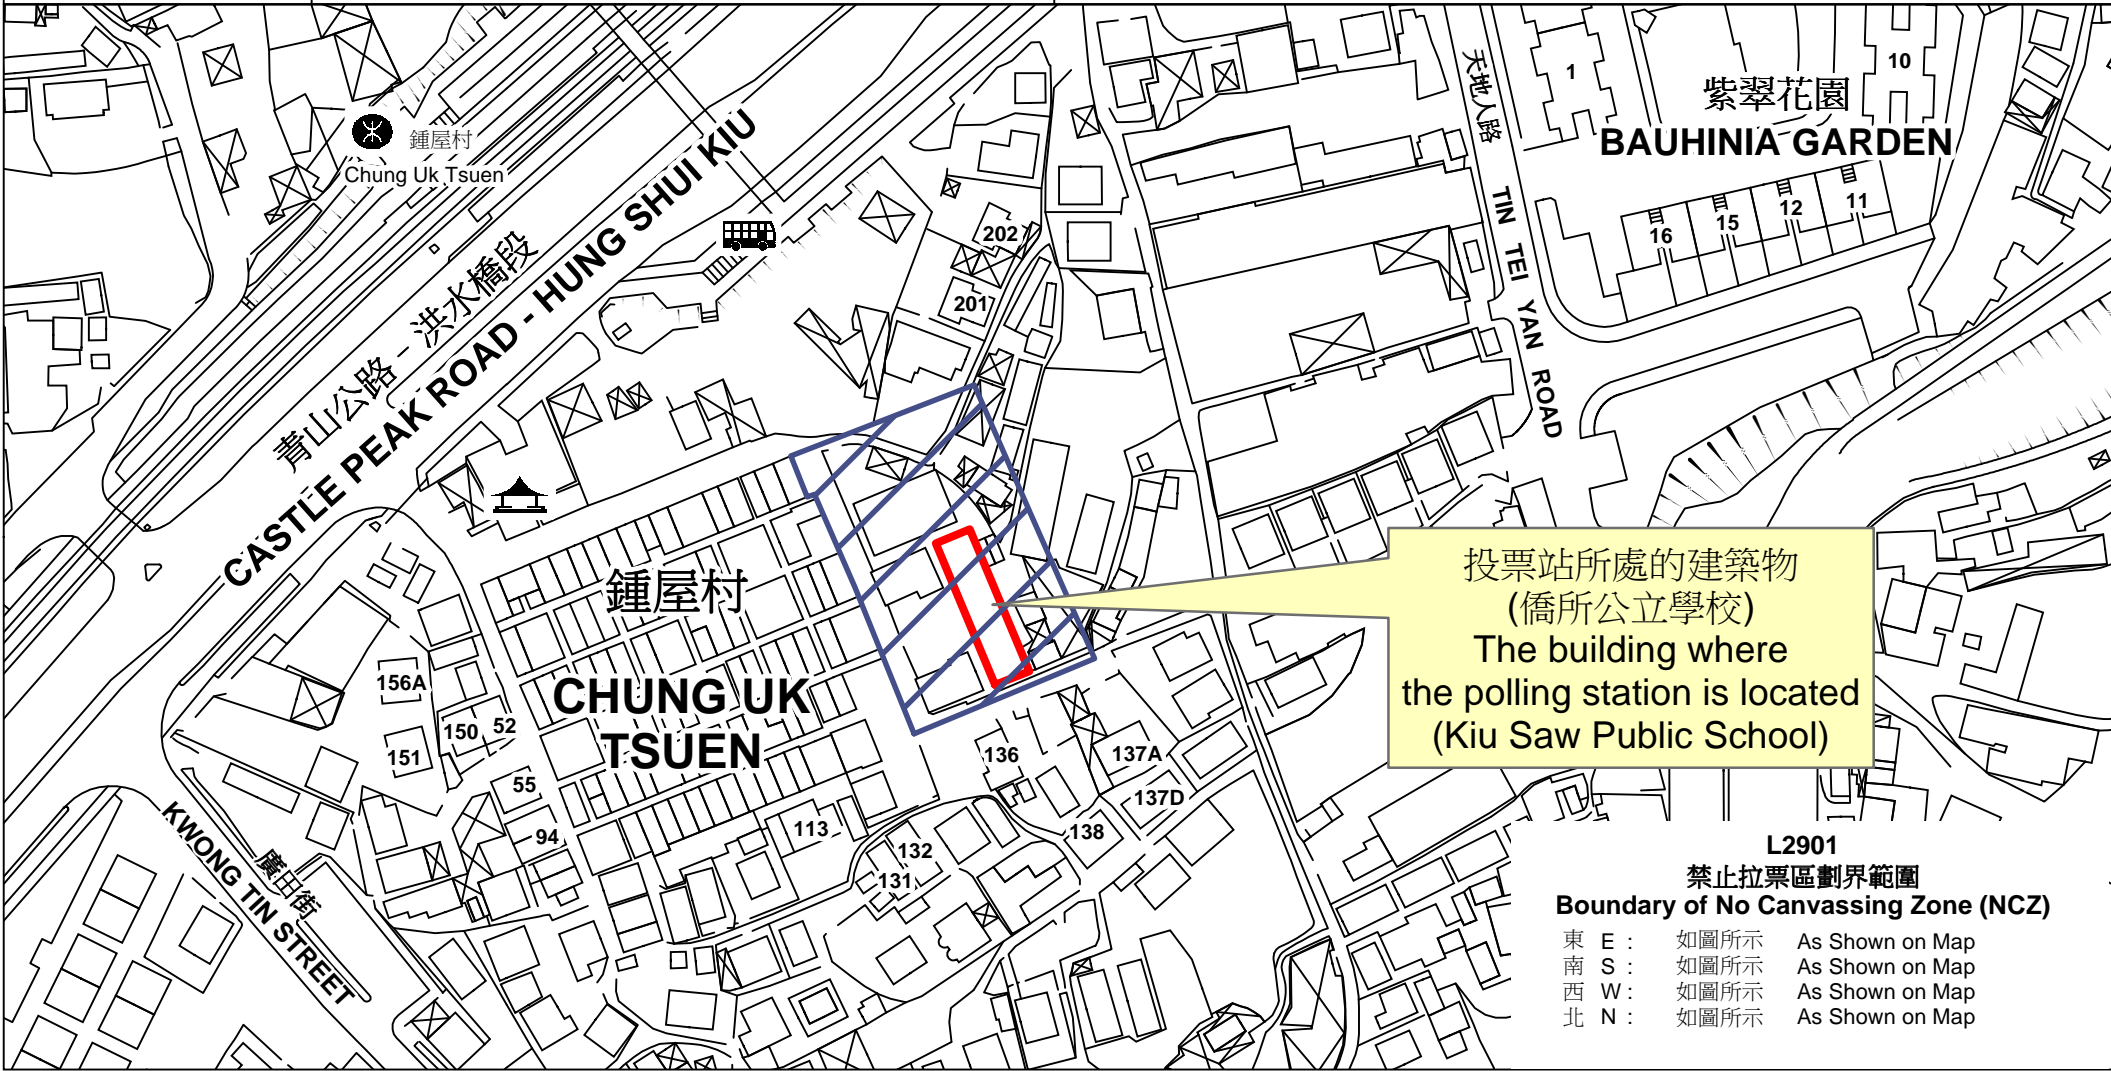

投票站位置圖和禁止拉票區 Polling Station - Location Plan & No Canvassing Zone

投票站編號 Polling Station Code L2901	2021年立法會換屆選舉地方選區編號及名稱 Code & Name of Geographical Constituency for 2021 Legislative Council General Election LC8 新界西北 NEW TERRITORIES NORTH WEST	名稱及地址 Name & Address 僑所公立學校 新界屯門鍾屋村1A號地下 Kiu Saw Public School G/F, 1A Chung Uk Tsuen, Tuen Mun, New Territories
---	--	---

投票站所處的建築物
 (僑所公立學校)
 The building where
 the polling station is located
 (Kiu Saw Public School)

L2901
禁止拉票區劃界範圍
Boundary of No Canvassing Zone (NCZ)

- | | | |
|-------|------|-----------------|
| 東 E : | 如圖所示 | As Shown on Map |
| 南 S : | 如圖所示 | As Shown on Map |
| 西 W : | 如圖所示 | As Shown on Map |
| 北 N : | 如圖所示 | As Shown on Map |

 禁止拉票區
 No Canvassing Zone