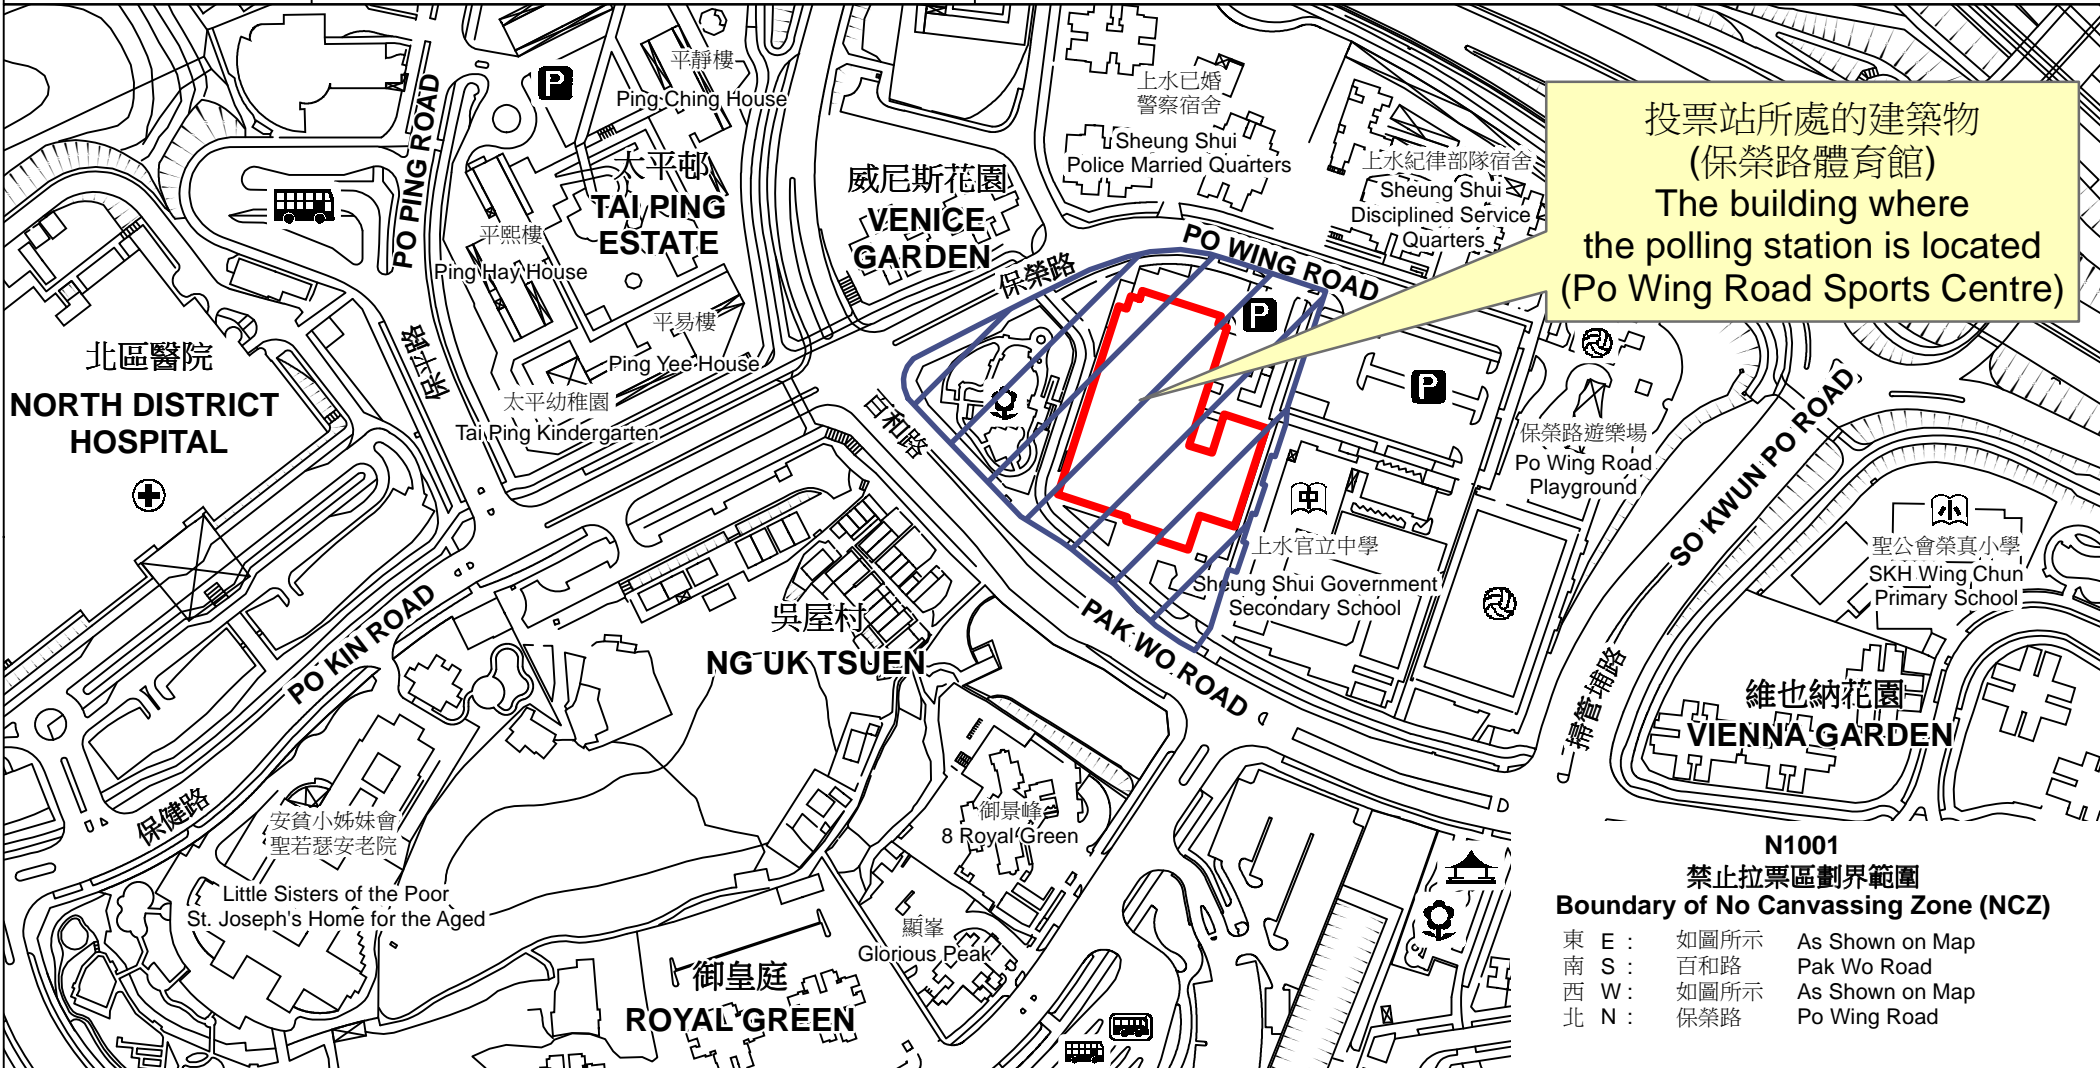

投票站位置圖和禁止拉票區 Polling Station - Location Plan & No Canvassing Zone

投票站編號 Polling Station Code	2021年立法會換屆選舉地方選區編號及名稱 Code & Name of Geographical Constituency for 2021 Legislative Council General Election	名稱及地址 Name & Address
N1001	LC7 新界北 NEW TERRITORIES NORTH	保榮路體育館 新界上水百和路19號地下 Po Wing Road Sports Centre G/F, 19 Pak Wo Road, Sheung Shui, New Territories

投票站所處的建築物
(保榮路體育館)
The building where
the polling station is located
(Po Wing Road Sports Centre)

N1001
禁止拉票區劃界範圍
Boundary of No Canvassing Zone (NCZ)

東 E :	如圖所示	As Shown on Map
南 S :	百和路	Pak Wo Road
西 W :	如圖所示	As Shown on Map
北 N :	保榮路	Po Wing Road

 禁止拉票區
No Canvassing Zone