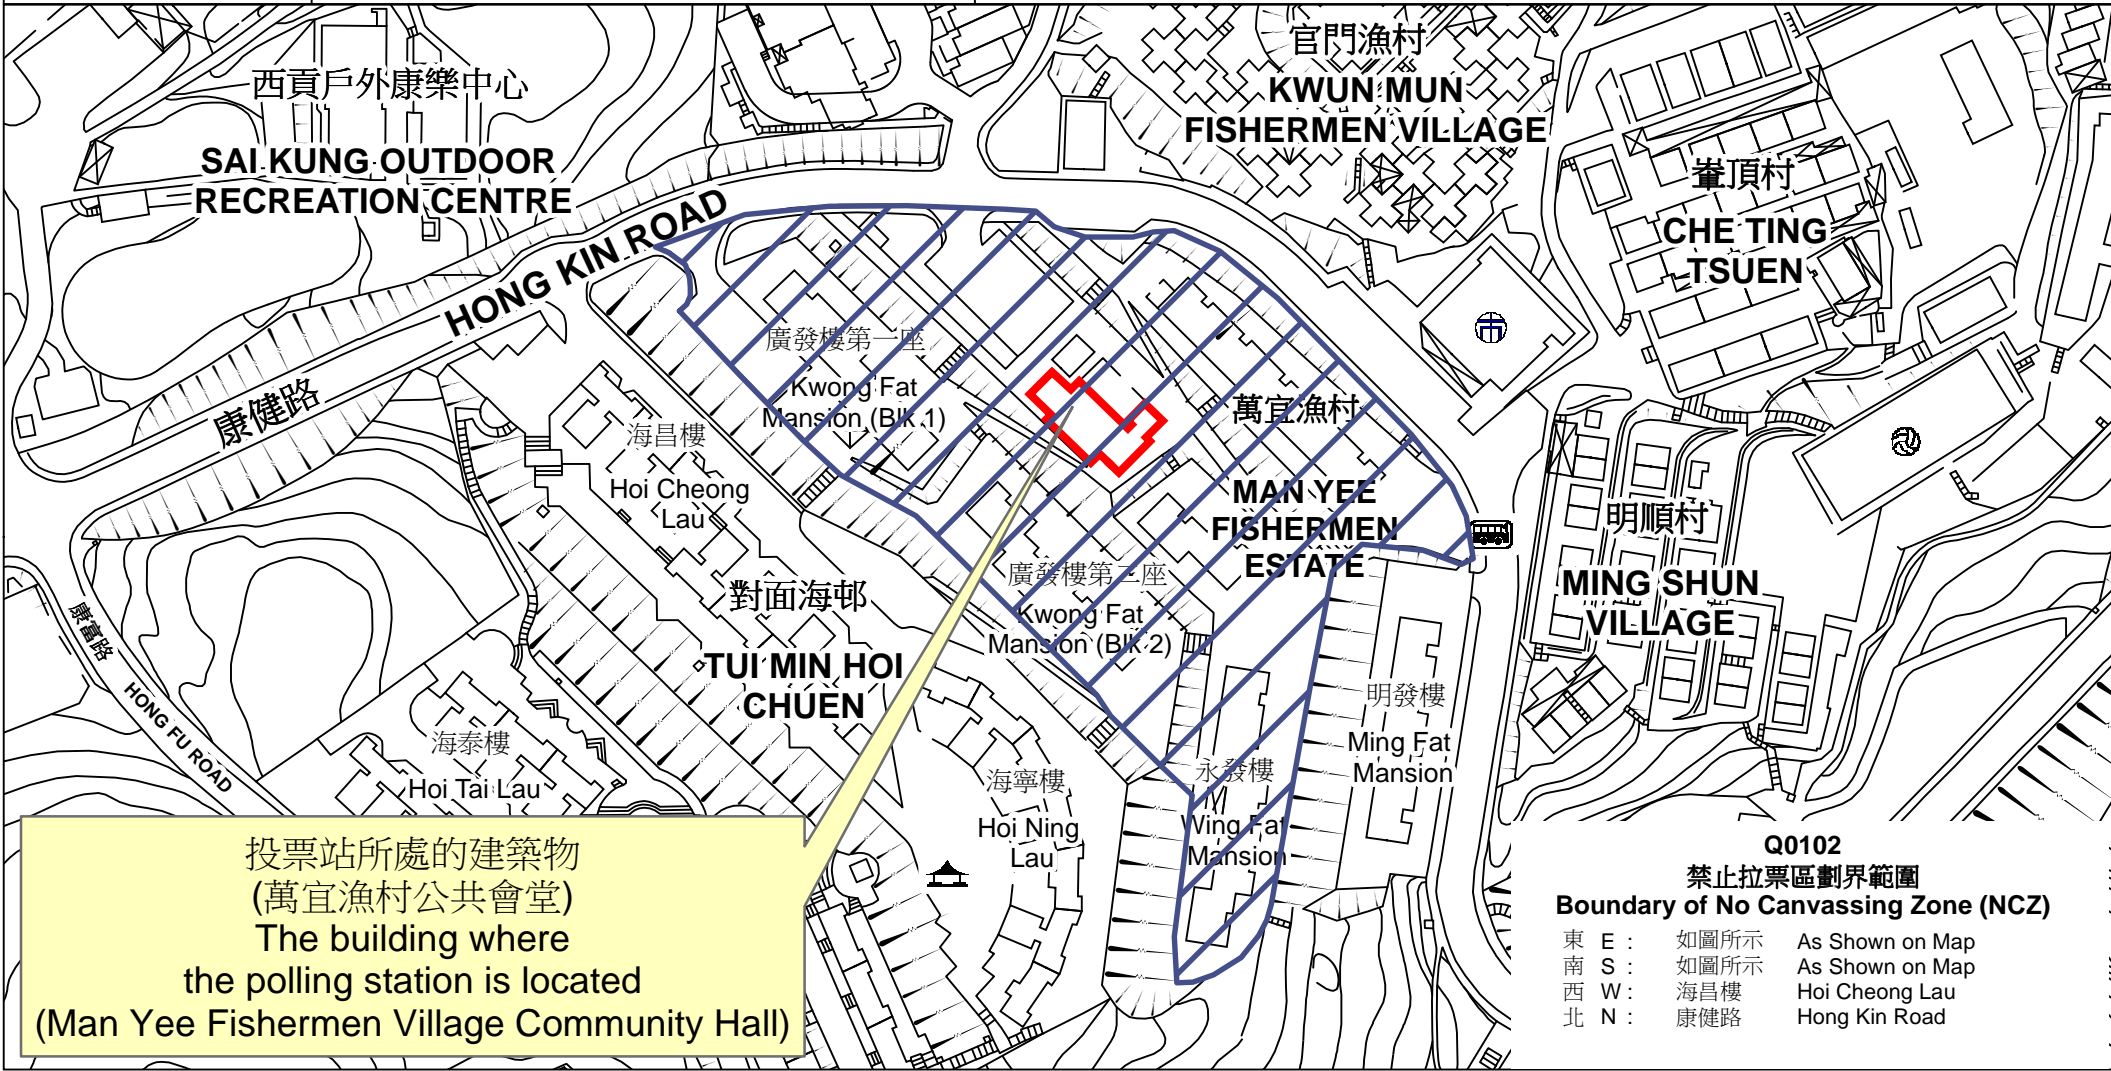

投票站位置圖和禁止拉票區 Polling Station - Location Plan & No Canvassing Zone

投票站編號 Polling Station Code  <b>Q0102</b>	2021年立法會換屆選舉地方選區編號及名稱 Code & Name of Geographical Constituency for 2021 Legislative Council General Election  <b>LC6                      新界東南                      NEW TERRITORIES SOUTH EAST</b>	名稱及地址 Name & Address  萬宜漁村公共會堂 新界西貢對面海康健路140號萬宜漁村萬宜漁村公共會堂地下 <b>Man Yee Fishermen Village Community Hall</b> <b>G/F, Man Yee Fishermen Village Community Hall, Man Yee Fishermen Estate,</b> <b>140 Hong Kin Road, Tui Min Hoi, Sai Kung, New Territories</b>
---	--	---

投票站所處的建築物  
 (萬宜漁村公共會堂)  
 The building where  
 the polling station is located  
 (Man Yee Fishermen Village Community Hall)

**Q0102**  
**禁止拉票區劃界範圍**  
**Boundary of No Canvassing Zone (NCZ)**  
 東 E : 如圖所示 As Shown on Map  
 南 S : 如圖所示 As Shown on Map  
 西 W : 海昌樓 Hoi Cheong Lau  
 北 N : 康健路 Hong Kin Road

 禁止拉票區  
 No Canvassing Zone