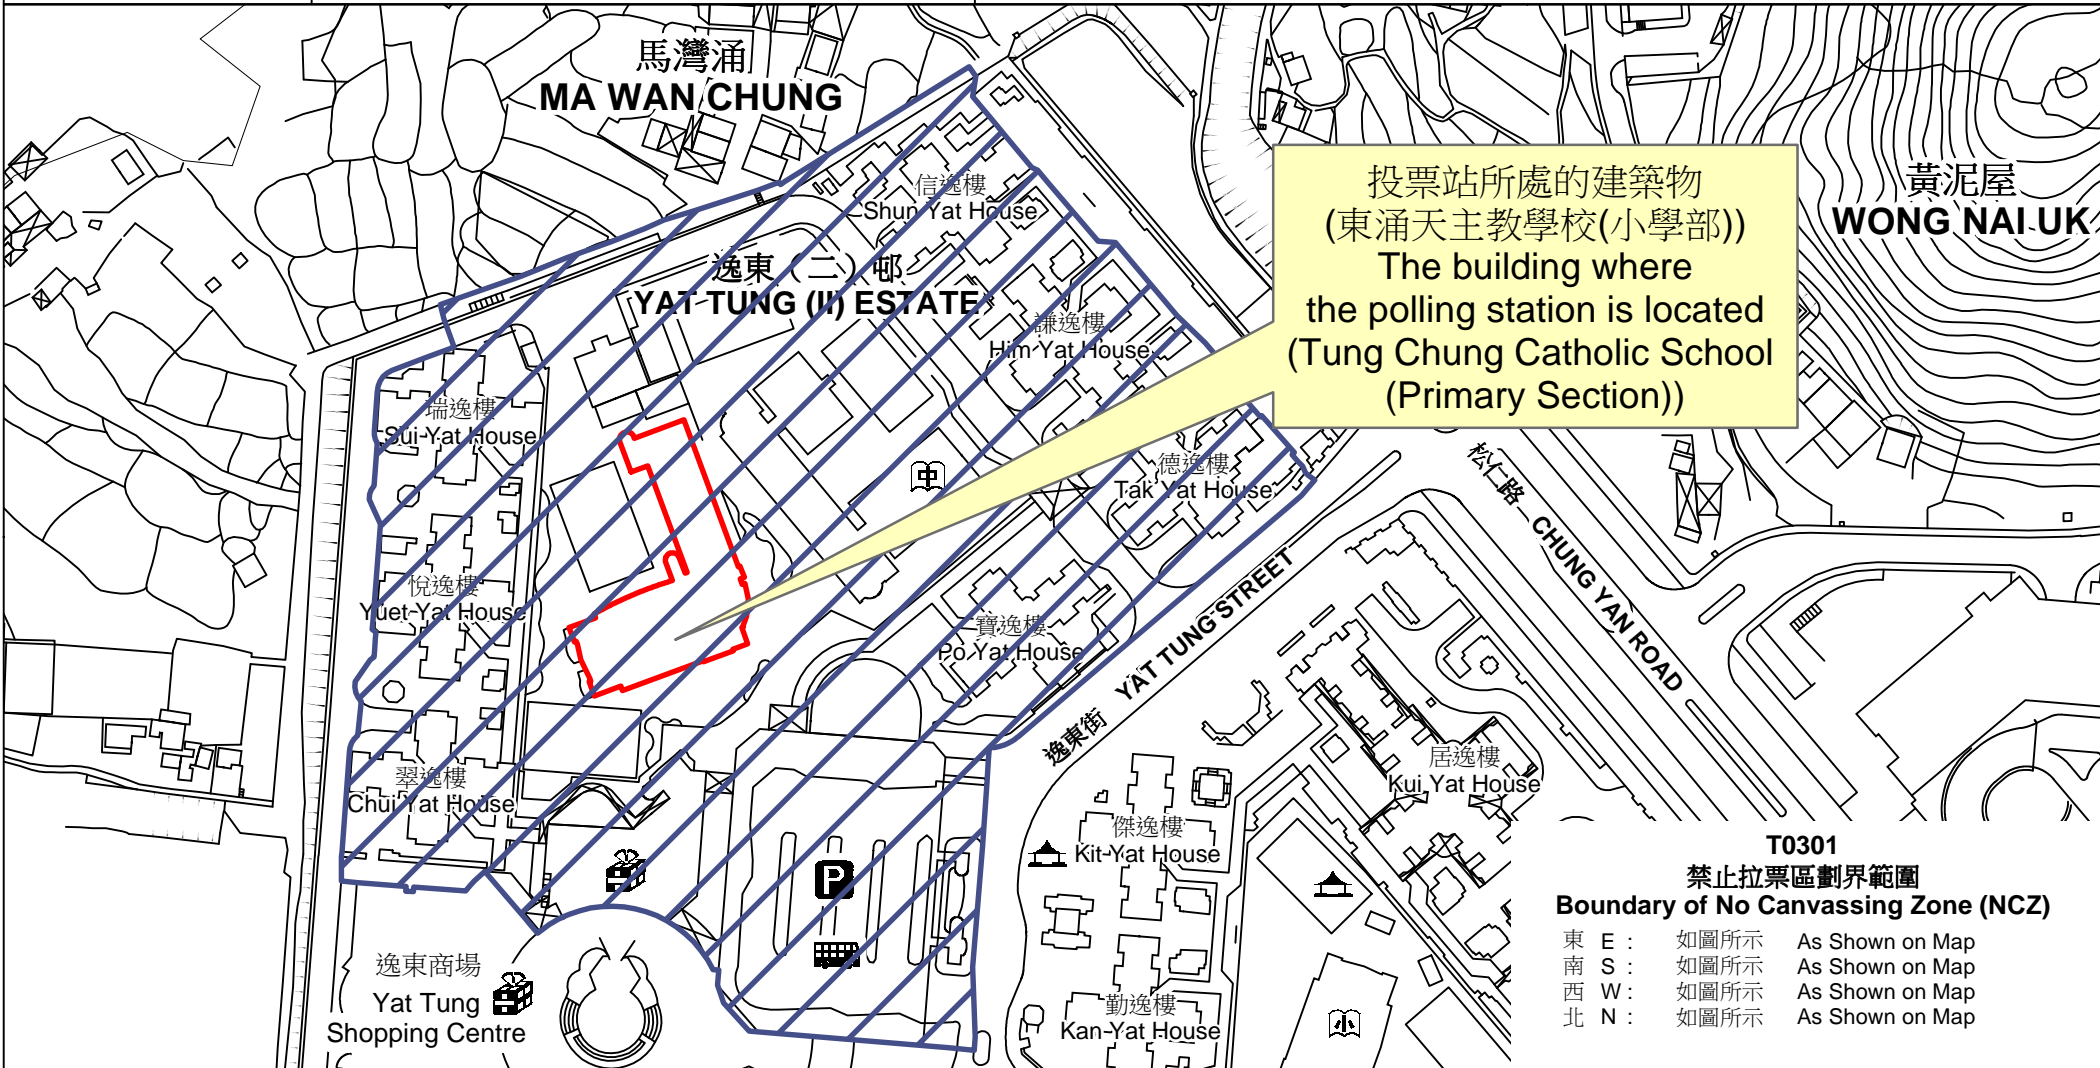

投票站位置圖和禁止拉票區 Polling Station - Location Plan & No Canvassing Zone

<p>投票站編號 Polling Station Code</p> <p><b>T0301</b></p>	<p>2021年立法會換屆選舉地方選區編號及名稱 Code &amp; Name of Geographical Constituency for 2021 Legislative Council General Election</p> <p><b>LC2</b> 香港島西 <b>HONG KONG ISLAND WEST</b></p>	<p>名稱及地址 Name &amp; Address</p> <p>東涌天主教學校(小學部) 新界大嶼山東涌逸東街8號逸東(二)邨東涌天主教學校(小學部)地下 <b>Tung Chung Catholic School (Primary Section)</b> G/F, Tung Chung Catholic School (Primary Section), Yat Tung (2) Estate, 8 Yat Tung Street, Tung Chung, Lantau Island, New Territories</p>
---	---	--

 禁止拉票區  
No Canvassing Zone